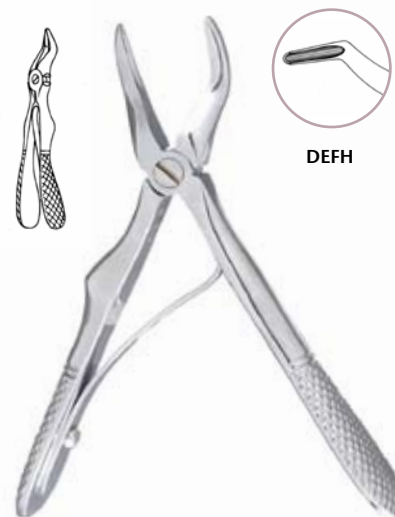

MILTEX® HI-LIGHT

PEDODONTIC EXTRACTION FORCEPS

DEF23S

FEATURES

- *Box Lock Construction*
- *English Pattern*
- *6.5 inch Length*

Miltex® pedodontic extraction forceps are manufactured from quality German stainless steel and are small enough to fit in the palm of your hand. Alleviate children's anxiety with "hide'em-in-the-hand" extracting forceps while maintaining more control and grip on the tooth during extraction. Various patterns are available from Miltex, including the polished English Pattern handles, brushed stainless steel, Xcision™ and tungsten carbide handle options.

See reverse side for additional patterns

Miltex
Redefining Excellence

INTEGRA

toll free 866 854-8300
fax 866 854-8400
www.miltex.com

PEDODONTIC EXTRACTION FORCEPS

STAINLESS STEEL FEATURES:

DEFB

- English Pattern
- Disc hinge
- 4.5 inch length

DEFA

DEFC

DEFE

DEFF

BRUSHED STAINLESS STEEL FEATURES:

DEF150SK

- English Pattern
- Box lock construction
- 4.5 inch length
- Completely closed beaks

REF	Description
DEF150SK	Pedo Upper Universal Mini, 4.5" length
DEF151SK	Pedo Lower Universal Mini, 4.5" length